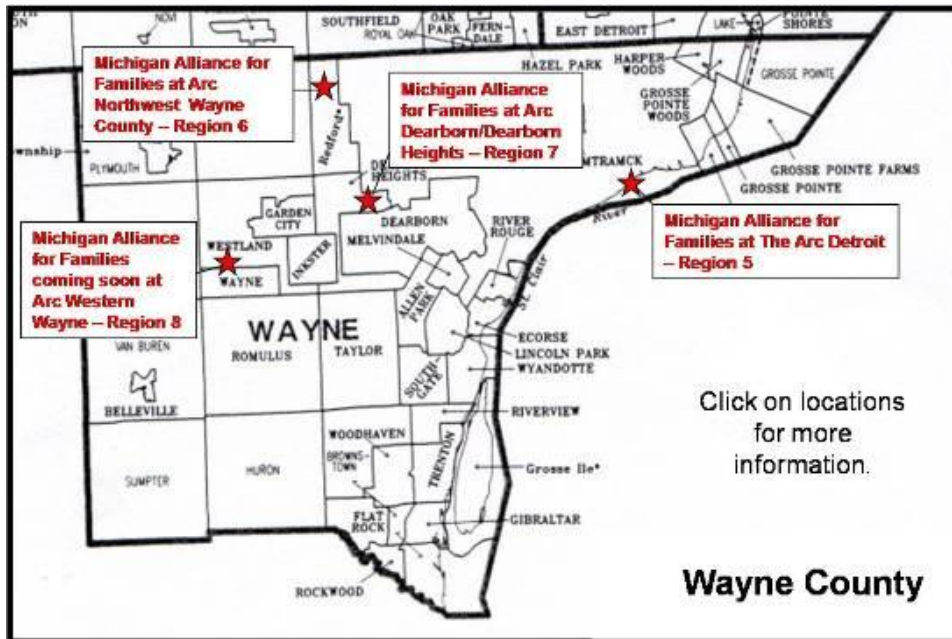

**Region 2 – Berrien County**

Direct Phone: 269-925-6422  
Email: michelle@arcmi.org  
Email: linda.love@arcmi.org

**Region 4 – Saginaw**

Direct Phone: 989-401-2550  
E-mail: Regina.H@arcmi.org

**Region 5, 6, 7 and 8 – Detroit and Wayne County**

**Regional Coordinator**

Direct Phone: 313-833-3883  
E-mail: caryn.ivey@arcmi.org

**See Side 2 for more Detroit/Wayne details**

**Michigan Alliance for Families Region 5, 6, 7, and 8**  
**Detroit/Wayne County**

**Michigan Alliance for Families at The Arc Detroit**  
**Regional Coordinator for Detroit/Wayne County**  
 Direct Phone: 313-833-3883  
 E-mail: caryn.ivey@arcmi.org

**Region 6A – Michigan Alliance for Families at The Arc Northwest Wayne County Redford Area**  
 Direct Phone: 313-532-7915  
 E-mail: arcnw4rosetta@aol.com

**Region 5A – Michigan Alliance for Families at The Arc Detroit Center City Area**  
 Direct Phone: 313-833-3953  
 E-mail: kenya.h@arcmi.org

**Region 6B – Michigan Alliance for Families at The Arc Northwest Wayne County Garden City Area**  
 Direct Phone: 313-532-7915  
 E-mail: rroberson\_nwarc@yahoo.com