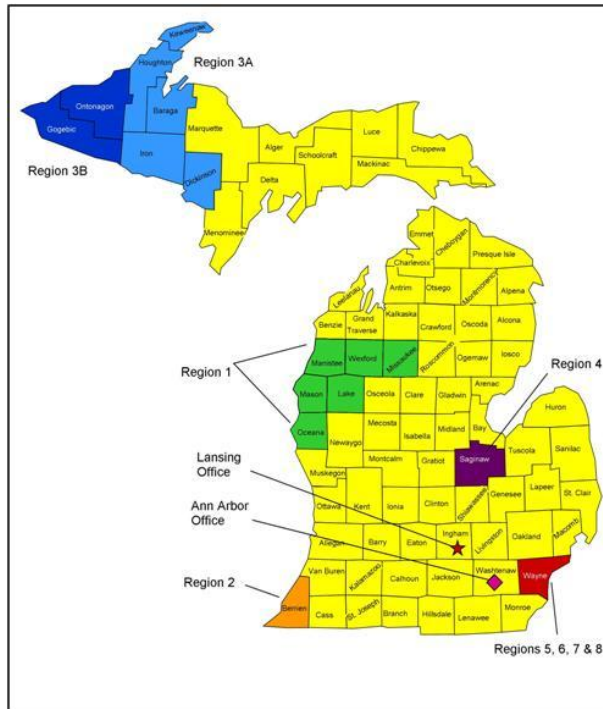

A Program of

[www.michiganallianceforfamilies.org](http://www.michiganallianceforfamilies.org)

**Michigan Alliance for Families  
Offices and Regions  
Toll Free Phone: 800-552-4821**

**Lansing—Main Office**

1325 South Washington Avenue  
Lansing, Michigan 48910-1652  
Toll Free Phone: 800 292-7851 x 105  
Direct Phone: 517-487-5426 x 105  
E-mail: sherri@arcmi.org

**Region 1 – Northwest (Lake, Mason, Manistee, Missaukee, Oceana, Wexford Counties)**

**Region 5A – Michigan Alliance for Families at The Arc Detroit Center City Area**  
 Direct Phone: 313-833-3953  
 E-mail: kenya.h@arcmi.org

**Region 6B – Michigan Alliance for Families at The Arc Northwest Wayne County Garden City Area**  
 Direct Phone: 313-532-7915  
 E-mail: rroberson\_nwarc@yahoo.com